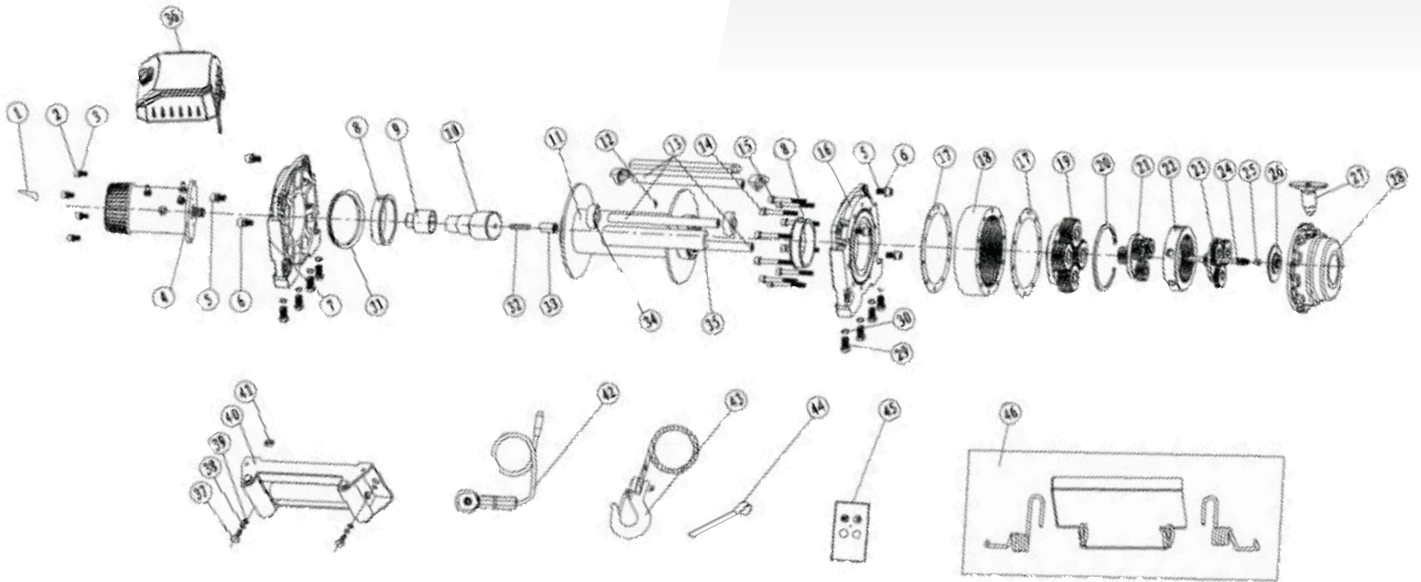

Accessories List

					
Wireless Remote T41224-CAD	Wireless Remote EWX124-CAD	Synthetic Rope 12AEMU/20-CAD	Aluminium Fairleads ALIS10-CAD	Overload Protection OLP2000012	Winch Cover XLWC01-CAD

#	Part Number	Description	Qty.
1	T120S0001	Terminal Protector	3
2	T120S0002	Screw M8 x 20	4
3	T120S0003	Lock Washer Φ8	4
4	T120S0100	Motor Assembly	1
5	T120S0004	Screw M10 x 30	6
6	T120S0005	Lock Washer Φ10	6
7	T120S0006	Motor Bracket	1
8	T120S0007	Bushing-Drum	2
9	T120S0008	Coupling	1
10	T120S0200	Break/shift Assembly	1
11	T120S0300	Drum Assembly	1
12	T120S0009	Screw M8x10	1
13	T120S0010	Tie Bar	3
14	T120S0011	Screw M8 x 75	10
15	T120S0003	Lock Washer Φ8	10
16	T120S0012	End Bearing	1
17	T120S0013	Gasket	2
18	T120S0014	Gear—Ring (Output)	1
19	T120S0400	Gear Carrier Assembly (Output)	1
20	T120S0015	Circlip For Hole	1
21	T120S0500	Gear Carrier Assembly (Intermediate)	1
22	T120S0016	Gear—Ring (Intermediate)	1

#	Part Number	Description	Qty.
23	T120S0600	Gear Carrier Assembly (Input)	1
24	T120S0017	Gear—Input Sun	1
25	T120S0018	Shaft Sleeve	1
26	T120S0019	Trust Washer	1
27	T120S0700	Clutch Assembly	1
28	T120S0020	Gear—Housing	1
29	T120S0021	Screw M12x30	8
30	T120S0022	Lock Washer Ø12	8
31	T120S0023	Ring seals	2
32	T120S0024	Six angle bar	1
33	T120S0025	Coupling	1
34	T120S0026	Connecting Block	4
35	T120S0027	Connecting Rod Sets	2
36	T120S0800	Control Box Assembly	1
37	T120S0028	Screw M10x35	2
38	T120S0029	Lock Washer Ø10	2
39	T120S0030	Flat Washer Ø10	2
40	T120S0900	Roller Fairlead	1
41	T120S0031	Nut M10	2
42	T120S1000	Remote Control Switch RC8	1
43	T120S1100	Cable Assembly	1
44	T120S0032	Strap	1
45	T120S1200	Remote Control	1
46	T120S1300	Steel Wire Assembly	1